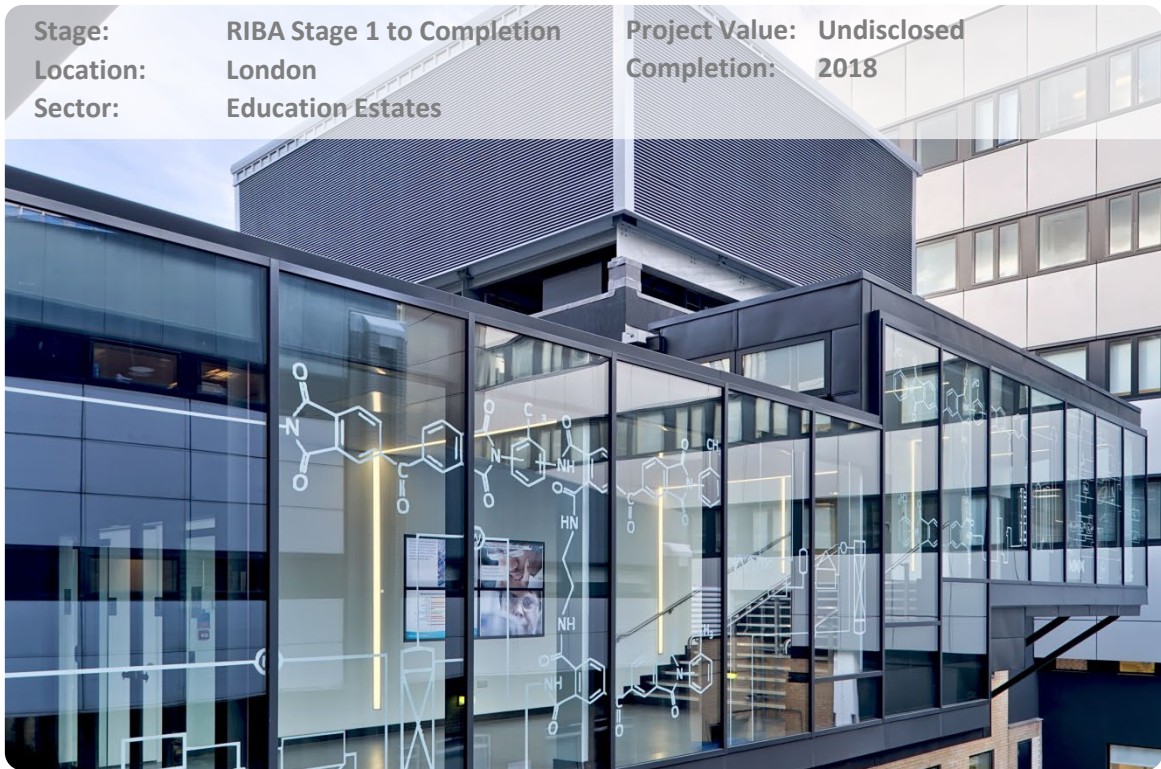

New Building Entrance Imperial College

Stage: RIBA Stage 1 to Completion **Project Value:** Undisclosed
Location: London **Completion:** 2018
Sector: Education Estates

Your organisation continues to provide an excellent service to both the Capital Projects and planning and the Facilities and Property Management visions on small building projects.

Imperial College
2018

Quest were appointed by Imperial College to develop the design and ensure the completion of a new interactive entrance lobby to the Advanced Chemical and Engineering (ACE) department within the Imperial College campus, London.

The location of this project was very much in the public domain, so strong client relationships and continuous communication channels were imperative to allow for a smooth, on time and on budget, completion – ready for the new term.