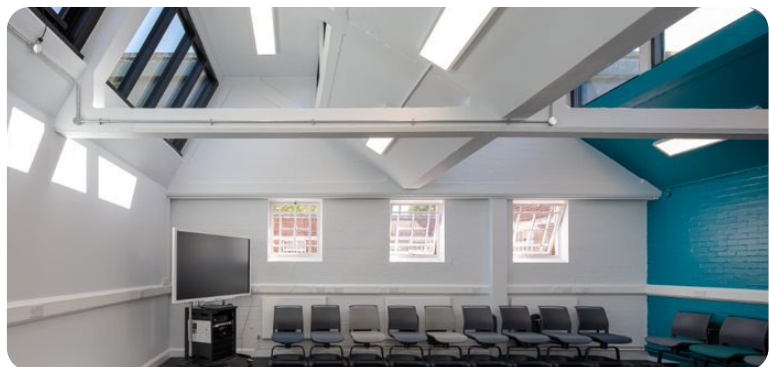

Strong Communication and positive approach to a project which was challenging due to its location.

Regents University,  
September 2019

Quest were appointed to fully refurbish the 2<sup>nd</sup> floor of the University's Tuke Building to create new teaching rooms. Works were completed during term with access provided using scaffolding to stay out of the main student thoroughfares.