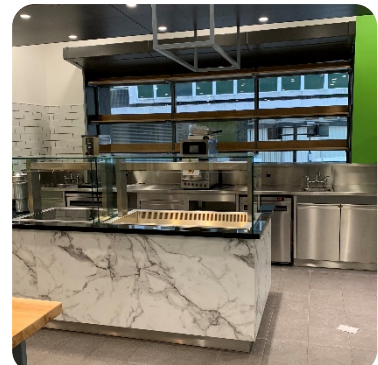

Quest where awarded this project to update and present a new Vegan Café for the university. The location was in the heart of the university campus and the space needed to relate to them and also meet the universities own goals on sustainability.

Being a retail project the timescales where fast with little time to over come issues which presented themselves on completion of the strip out. In unison with the client team the project continues and delivered to open to the users on time !